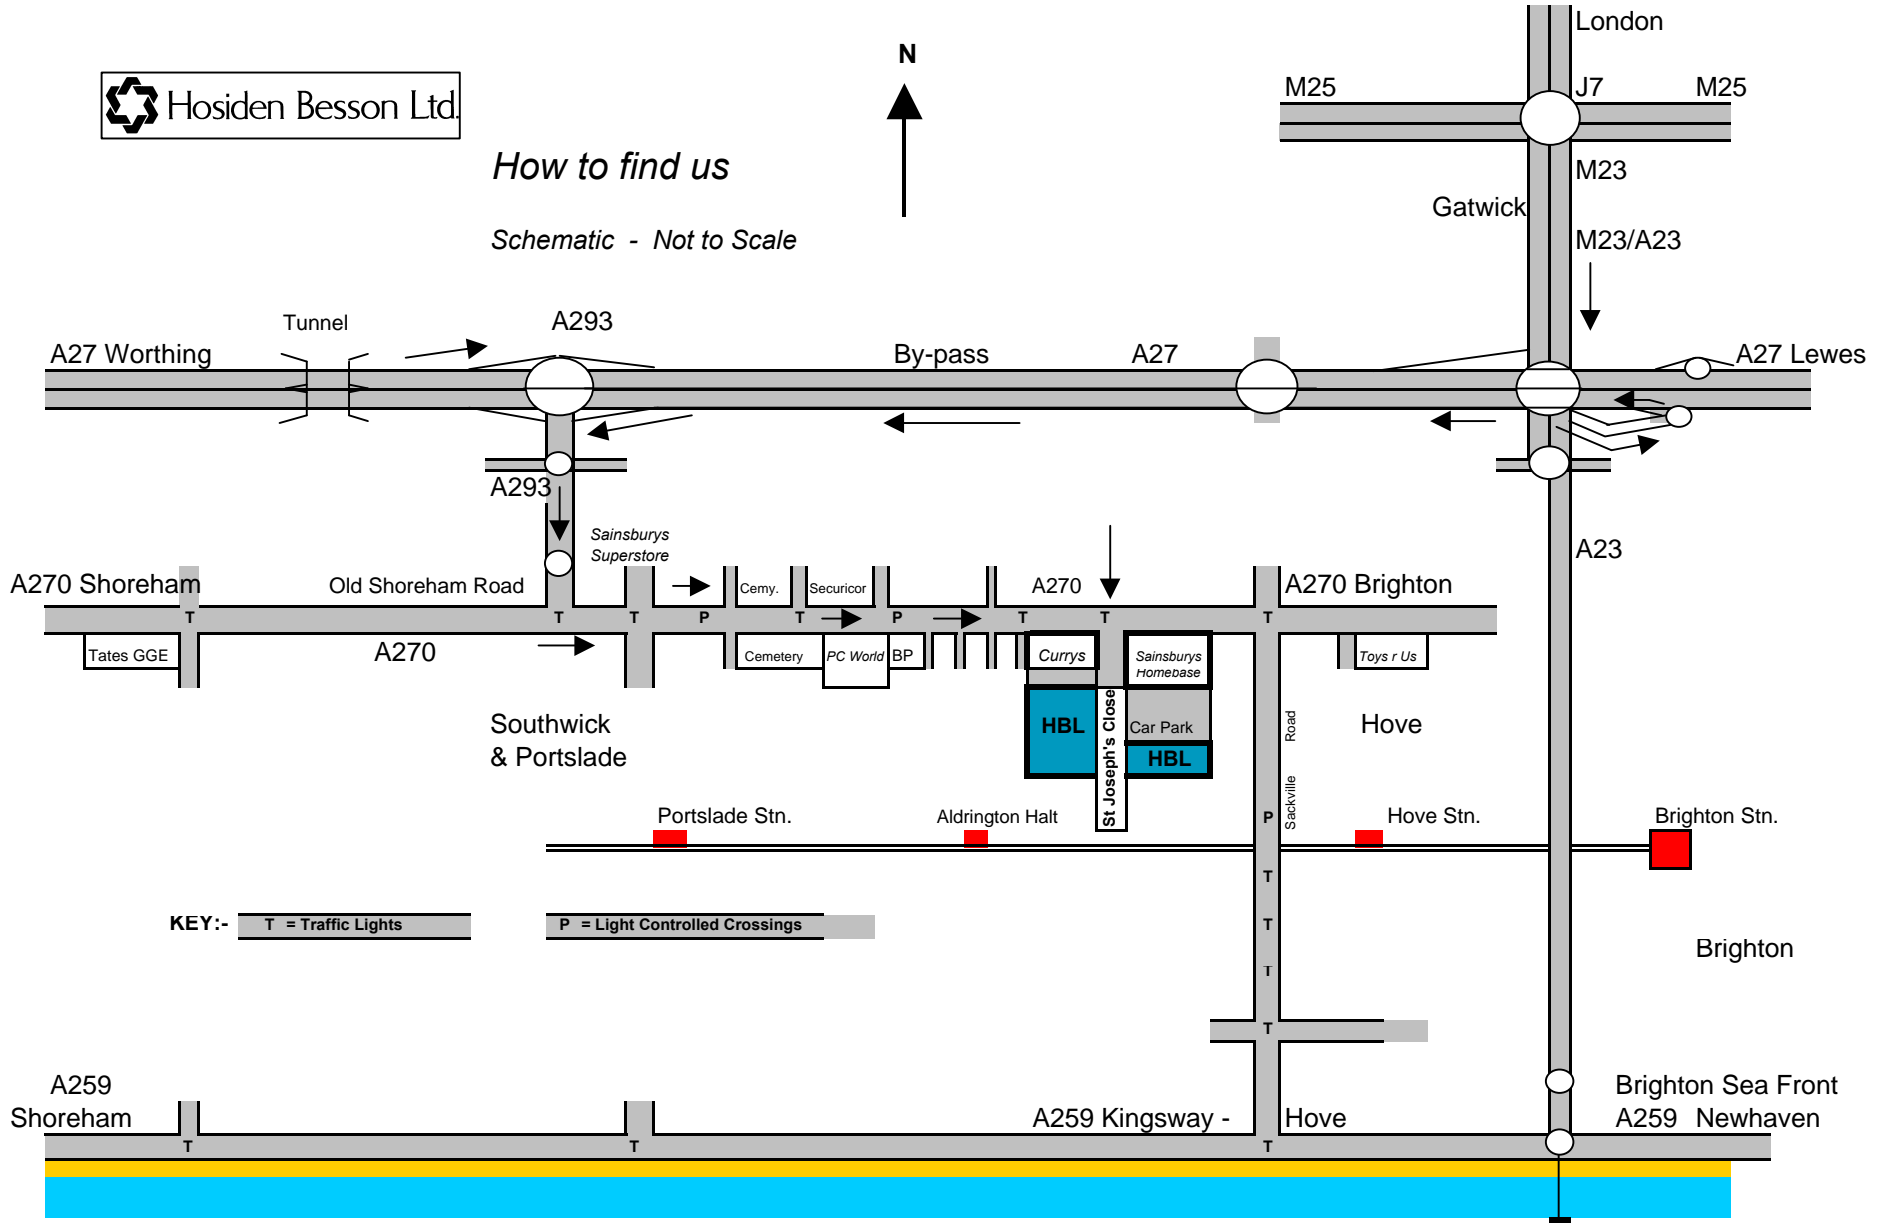

How to find us

Schematic - Not to Scale

KEY:- T = Traffic Lights P = Light Controlled Crossings

St. Joseph's Close
Hove, East Sussex BN3 7EZ
Tel. 01273 86 00 00